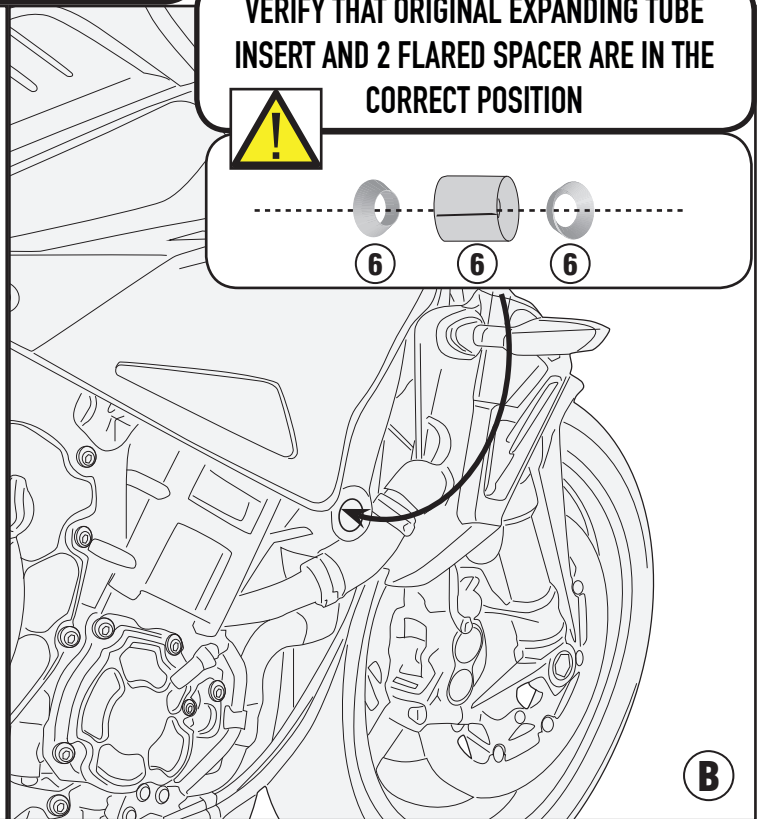

VERIFY THAT ORIGINAL EXPANDING TUBE
INSERT AND 2 FLARED SPACER ARE IN THE
CORRECT POSITION