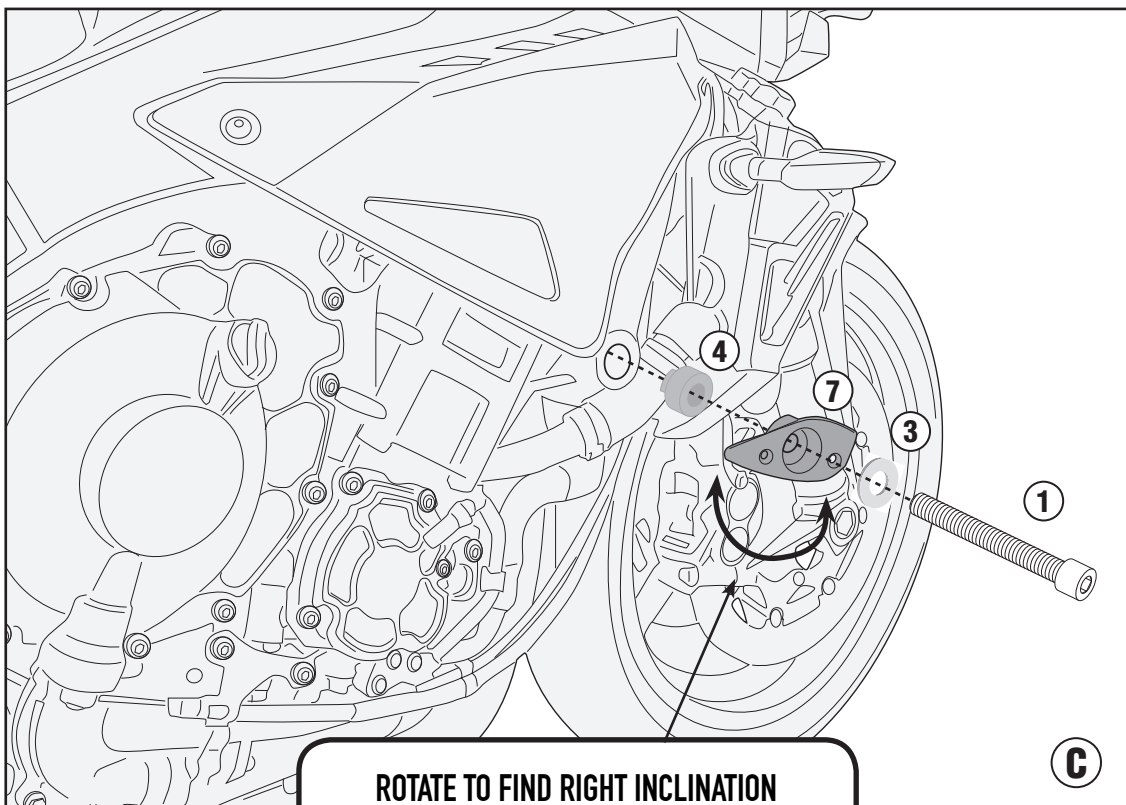

VERIFY THAT ORIGINAL EXPANDING TUBE
INSERT AND 2 FLARED SPACER ARE IN THE
CORRECT POSITION